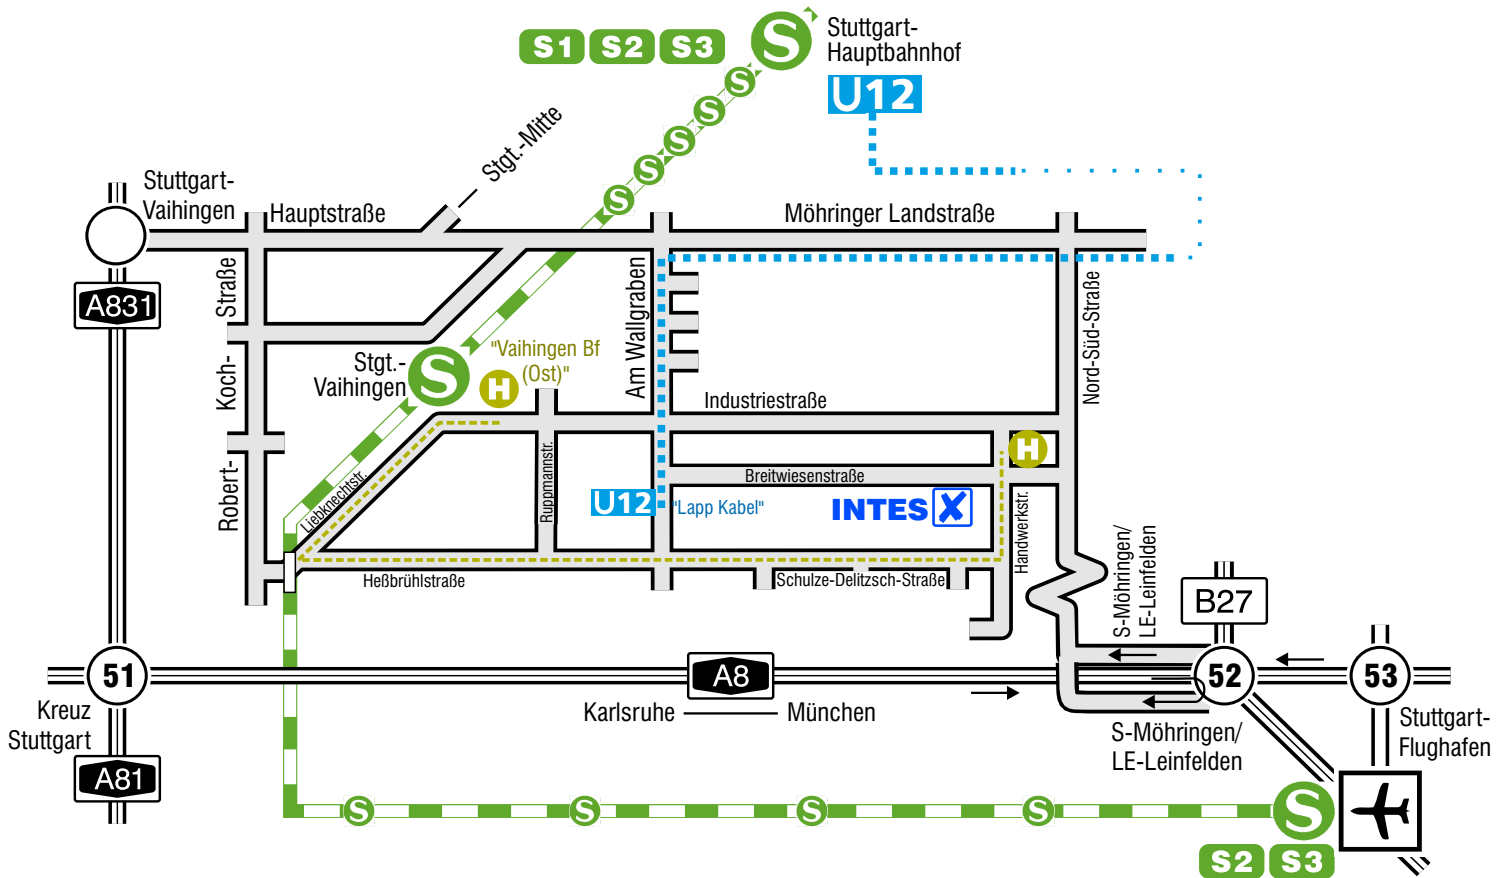

How to reach INTES:

Arrival by airplane:

From Stuttgart airport (STR), take the S-Bahn lines S2 or S3 to Vaihingen (station code 230 at ticket machines). Leave the platform towards the rear end. Walk downstairs and leave the tunnel to the left hand side. Now you are in the Industriestraße. From there you reach INTES within 15 minutes by walking or with the bus line 80 to station "Handwerkstrasse".

Arrival by train:

Using S-Bahn: From Stuttgart main station (Hauptbahnhof), take the S-Bahn lines S1 or S2 or S3 to Vaihingen (station code 002 at ticket machines). Leave the platform towards the front end. Walk downstairs and leave the tunnel to the left hand side. Now you are in the Industriestraße. From there you reach INTES within 15 minutes by walking or with the bus line 80 to station "Handwerkstrasse".

Using city railway U12: From Stuttgart main station (Hauptbahnhof), take the city railway line U12 until second last stop "Lapp Kabel" (station code 002 at ticket machines). From there it is 4 minutes to INTES office.

Arrival by car:

Coming from Autobahn A8 (München-Karlsruhe), take exit 52 (S- Möhringen/ De-gerloch/ Leinfelden- Echterdingen). Follow S-Möhringen/LE-Leinfelden and after the exit head north to "Industriegebiet Vaihingen/ Möhringen". You reach the "Industriegebiet" via the "Nord-Süd-Straße". Follow the plan.